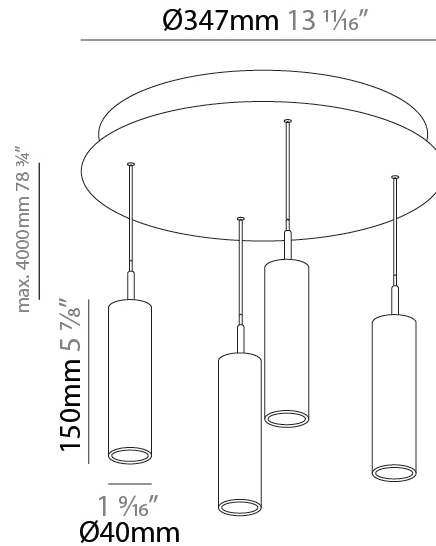

GENERAL

Series: G-Mini Round
Subseries: G-Mini Round Hangover
Brand: Prolight
Division: Architectural
Mounting Type: Suspension
Mounting Location: Ceiling
Subcategory: Spots

PHYSICAL

Shape: Cylinder
Diameter (mm): 347
Diameter (in): 13 1/16
Height (mm): 150
Height (in): 5 7/8
Light Distribution: Direct
Fixture Finish: SSR / BKV / CWI / CRY / HAB / UFT / ITA / RUA / FTG / MYG / LOD / PUS / FRO / FUP / KIA / POP / BLS / SPG / MEY / GOH / GUM / CHC / COM / ABZ / JAG / OBR / MOS / ROR
Accent Finish: NOF / COP / MIR / SSS
Fixture Material: Extruded Aluminum / Steel
Cable Details: 2,000mm/78 3/4" / 4,000mm/157 1/2" - Cable, Black, Green, Orange, Red, White

ELECTRICAL

Lamp Type: LED (Zhaga Standard)
Input Wattage (W): 39
Total Output Wattage (W): 35.4
Dimming: Non-Dimmable
Driver Included: Yes
Driver Location: Integrated
Driver Type: Constant Current - Universal
Driver Class: Class 2
Input Voltage (V): 120 - 277

LED

Color Temperature (°K): 2700 / 3000 / 3500 / 4000
Max. Delivered Lumen (lm): 2776 / 2904 / 3012 / 3080
Nominal Lumen (lm): 3878 / 4056 / 4206 / 4301
CRI: >90 CRI
Lamp Life (hrs): 50000

OPTICAL

Beam Angle: 40 / 52

RATINGS AND CERTIFICATIONS

Certified By: Certified for North American Standards
IP rating: IP20