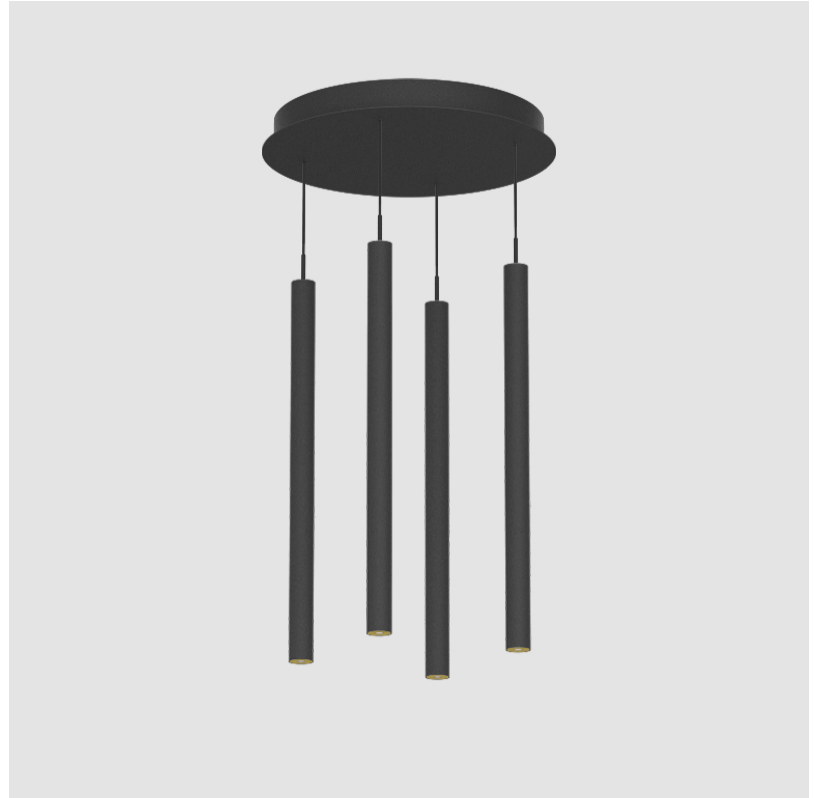

GENERAL

Series: G-Mini Round
Subseries: G-Mini Round Hangover
Brand: Prolight
Division: Architectural
Mounting Type: Suspension
Mounting Location: Ceiling
Subcategory: Spots

PHYSICAL

Shape: Cylinder
Diameter (mm): 347
Diameter (in): 13 1/16
Height (mm): 450
Height (in): 17 11/16
Light Distribution: Direct
Diffuser: Shine Ring - NOR / OPL / YEL / ORA / RED / BLU / GRN
Fixture Finish: SSR / BKV / CWI / CRY / HAB / UFT / ITA / RUA / FTG / MYG / LOD / PUS / FRO / FUP / KIA / POP / BLS / SPG / MEY / GOH / GUM / CHC / COM / ABZ / JAG / OBR / MOS / ROR
Accent Finish: NOF / COP / MIR / SSS
Fixture Material: Extruded Aluminum / Steel
Cable Details: 2,000mm/78 3/4" / 4,000mm/157 1/2" - Cable, Black, Green, Orange, Red, White

ELECTRICAL

Lamp Type: LED (Zhaga Standard)
Input Wattage (W): 26
Total Output Wattage (W): 23.7
Dimming: Non-Dimmable
Driver Included: Yes
Driver Location: Integrated
Driver Type: Constant Current - Universal
Driver Class: Class 2
Input Voltage (V): 120 - 277

LED

Color Temperature (°K): 2700 / 3000 / 3500 / 4000
Max. Delivered Lumen (lm): 1557 / 1421 / 1499 / 1450
Nominal Lumen (lm): 1840 / 1949 / 2057 / 2112
CRI: >90 CRI
Lamp Life (hrs): 50000

OPTICAL

Beam Angle: 32 / 58

RATINGS AND CERTIFICATIONS

Certified By: Certified for North American Standards
IP rating: IP20